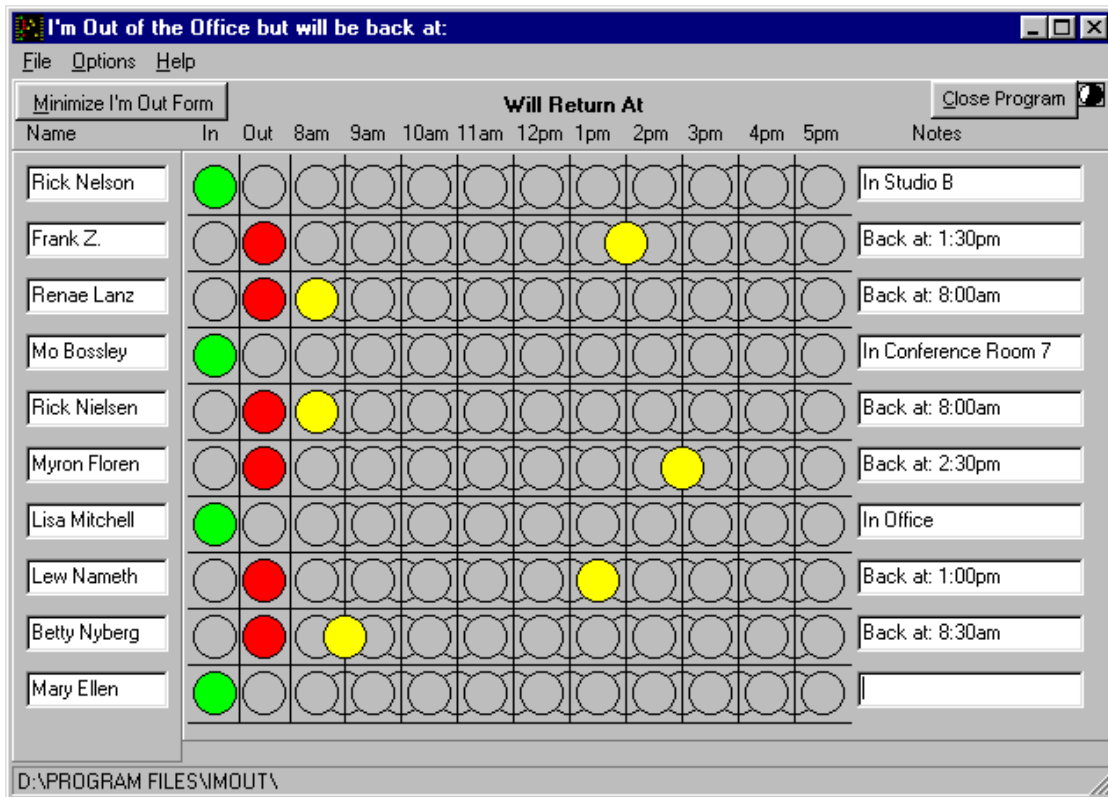

I'm Out

EASY TRACKING OF "COMINGS AND GOINGS" !

I'm Out! is a PC-based representation of a traditional out board — with a HUGE difference! It can be seen and updated from any personal computer on the network! With a quick glance, see who is in and — who is out. The board automatically updates the note field with the return time, or it can also be edited to show a person's location or number where they may be contacted. *I'm Out!* can be minimized on the desktop to provide a discreet reminder, or quick access.

QUICK ENTRY

- ◆ Just click on the appropriate return time.
- ◆ Enter comments, or let the program automatically update the return time

FEATURES

- ◆ "Fool Proof" traditional out board interface.
- ◆ Schedule in 30 minute increments.